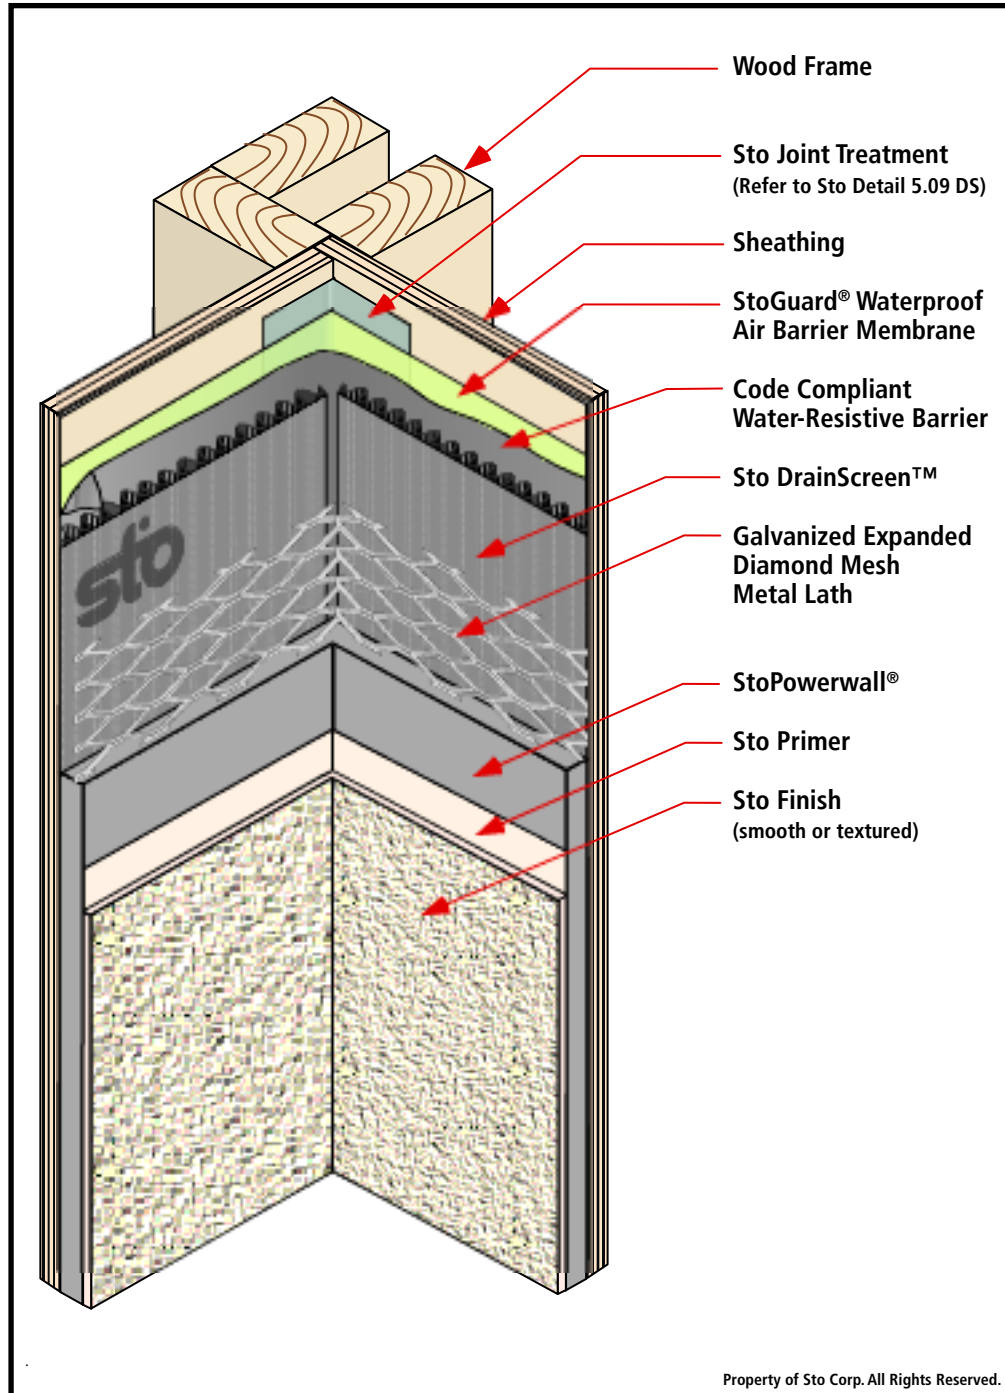

# StoPowerwall® DrainScreen™ Joint at Inside Corner: Common Substrate

**Notes:**

1. Install Sto joint treatment around inside corner. Coat entire surface with StoGuard® Waterproof Air Barrier Membrane
2. Bend lath at inside corner and extend past corner minimum 24" (610mm) in both directions or use corner lath over abutted metal lath. Fasten securely at the corner.

**Options:**

StoGuard® Waterproof Air Barrier Membrane options:

- a. Sto EmeraldCoat® (high perm)
- b. StoGuard® VaporSeal™ (vapor impermeable)

IMPORTANT: Components not identified as Sto are furnished by other manufacturers and are not necessarily installed by trades who install the Sto products. Refer to project specific contract documents.