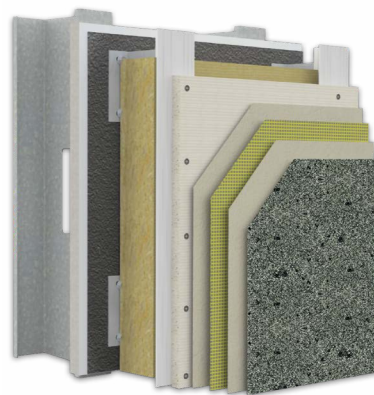

StoCreativ[®] Granite

Textured wall surface finish

Facades

Interiors

StoCreativ[®] Granite is a high-end finish combining texture and depth of natural granite in a variety of smooth lustrous textures to create a sophisticated durable, versatile, and low-maintenance wall surface.

StoCreativ Granite is an acrylic-based interior and exterior wall finish, formulated for durability and low maintenance for new construction or renovation. It is trowel-applied and designed to provide the look of cut or polished granite but in a versatile lightweight finish coating.

StoVentec[®] Render
with Saguaro finish

StoTherm[®] ci Mineral
with Shasta finish

Rock Solid Creativity

StoCreativ Granite provides aesthetic options that traditional finishes just can't match. Plus, it's lightweight and easy to install, which translates into reduced structural requirements, fewer specialty trades, and greater cost savings compared to granite or natural stone. StoCreativ Granite gives designers a broader and more dynamic palette to work with. The variety of finishes, the 10 available colors, and the versatility of the product together with the cost savings and incredible performance unlock untold creative potential. The extremely durable finish can be applied onto very intricate architectural shapes and in Specialty Systems, Sto Panel Technology®, StoPowerwall®, StoQuik® Silver DrainScreen, StoTherm® ci and StoVentec® Render.

30208 Shasta

■ 6

30200 Moab

■ 28

Features	Benefits
Variiegated aggregates	Smooth, lustrous granite look with less weight
Vapor permeable	Allows substrate to breathe naturally
Ready-mixed	Ready to use; no additive needed; easy application
Pure acrylic	Excellent adhesion
Water-based	Safe, non-toxic; cleans up with water
VOC compliant	Meets EPA and SCAQMD requirements