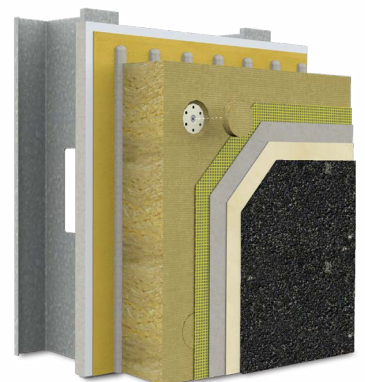

StoCreativ[®] Granite

Textured wall surface finish

Facades

Interiors

StoCreativ[®] Granite is a high-end finish combining texture and depth of natural granite in a variety of smooth lustrous textures to create a sophisticated durable, versatile, and low-maintenance wall surface.

StoCreativ Granite is an acrylic-based interior and exterior wall finish, formulated for durability and low maintenance for new construction or renovation. It is trowel-applied and designed to provide the look of cut or polished granite but in a versatile lightweight finish coating.

StoVentec[®] Render
with Saguaro finish

StoTherm[®] ci Mineral
with Shasta finish

Rock Solid Creativity

StoCreativ Granite provides aesthetic options that traditional finishes just can't match. Plus, it's lightweight and easy to install, which translates into reduced structural requirements, fewer specialty trades, and greater cost savings compared to granite or natural stone. StoCreativ Granite gives designers a broader and more dynamic palette to work with. The variety of finishes, the 10 available colors, and the versatility of the product together with the cost savings and incredible performance unlock untold creative potential. The extremely durable finish can be applied onto very intricate architectural shapes and in Specialty Systems, Sto Panel Technology®, StoPowerwall®, StoQuik® Silver DrainScreen, StoTherm® ci and StoVentec® Render.