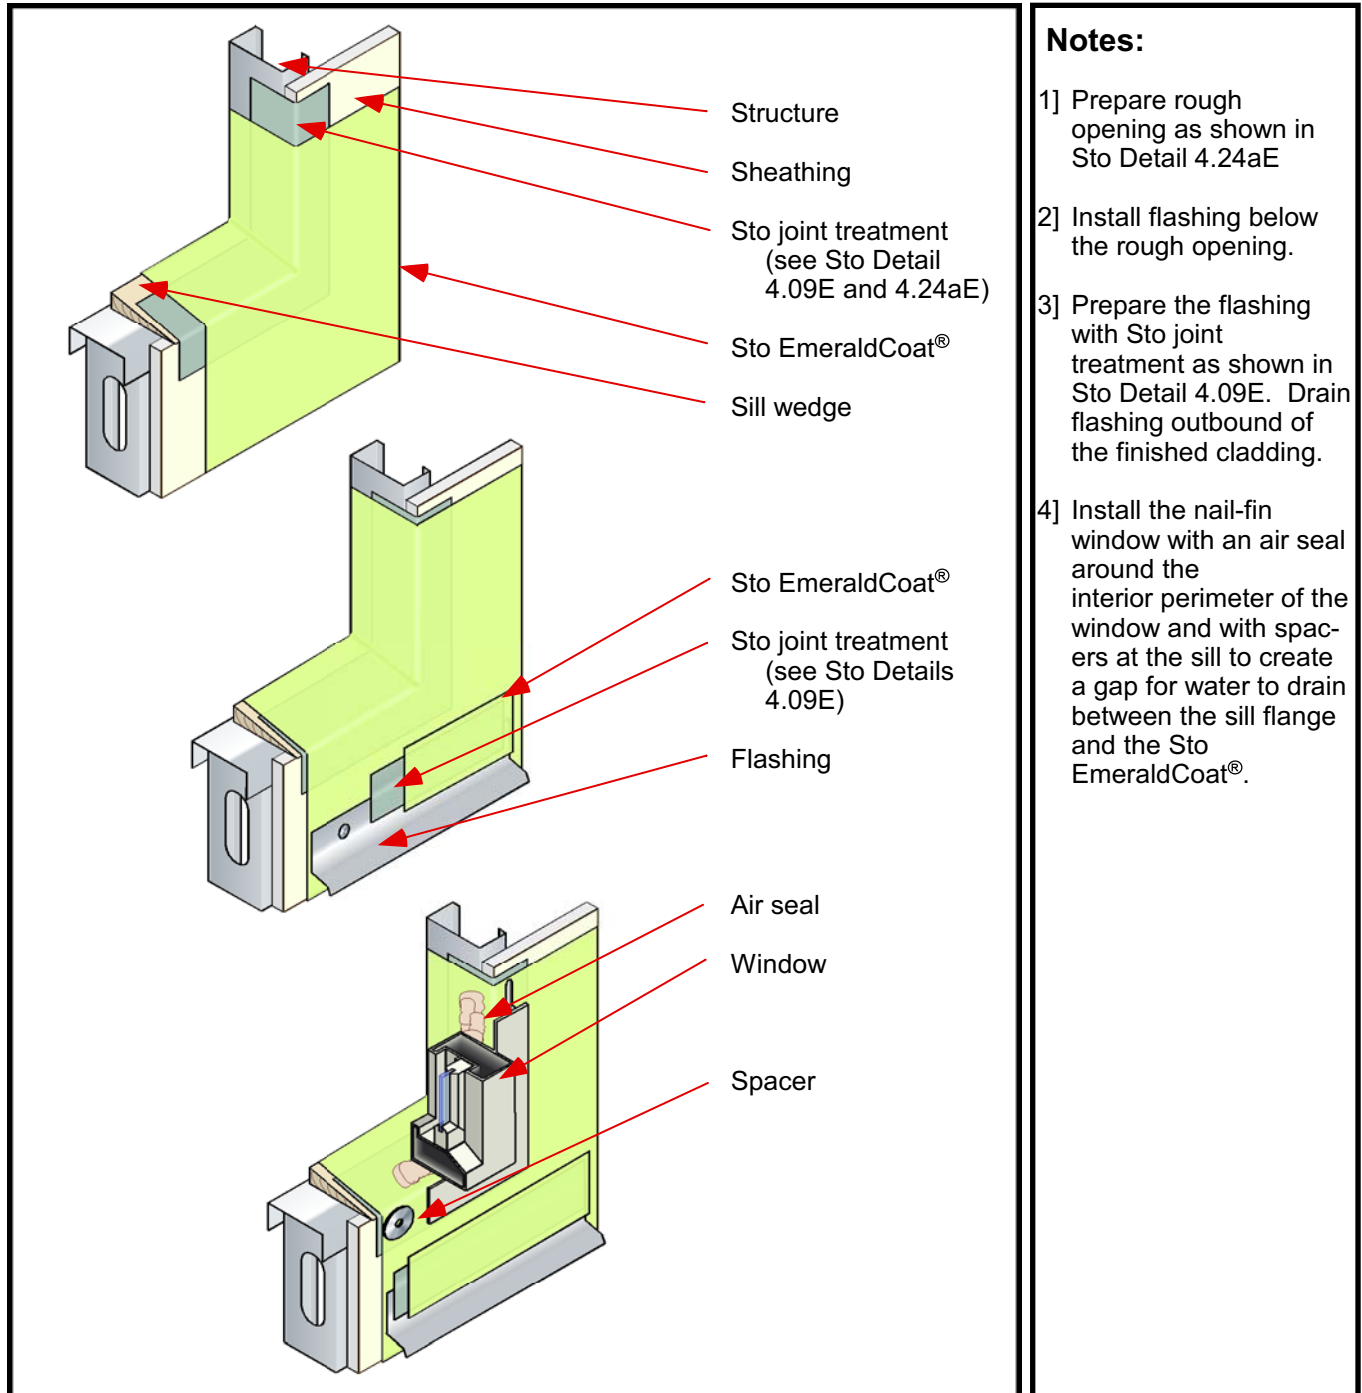

# StoPowerwall™ NExT Flashing Nail-fin Window Sill

Date: February 2009